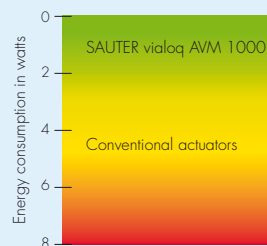

### efficient

- Maximum power, minimum energy consumption
- 1000 N of rated thrust, large stroke (up to 20 mm)
- Reliable precision, less work required